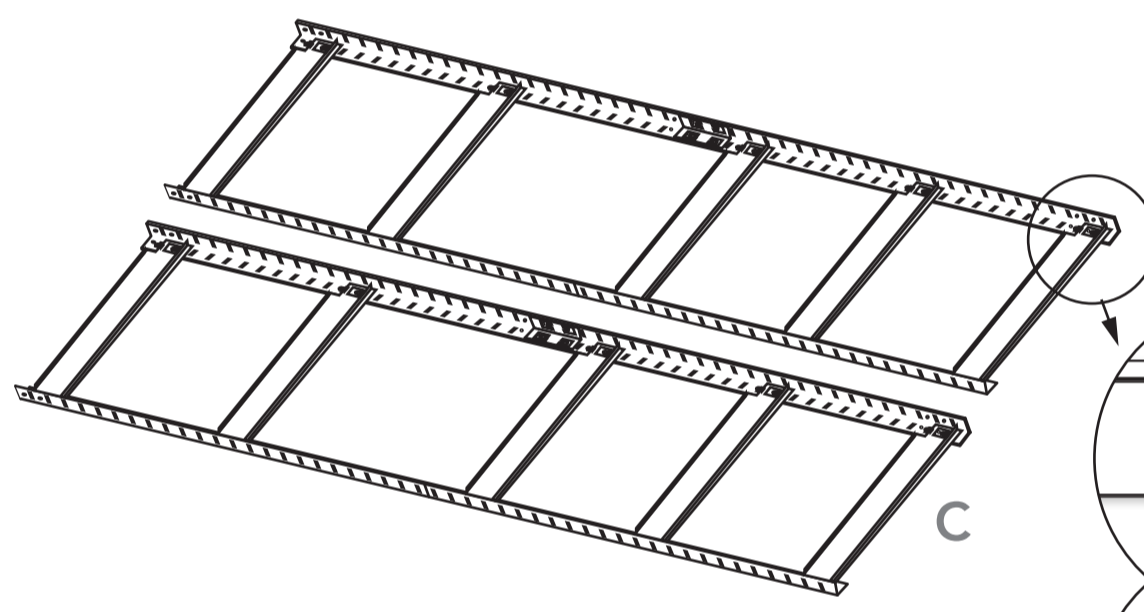

STABIL CLASSIC

S

180x90x40 cm
71x35x16 in. / po

180 cm / 71 in. / po

90 cm / 35 in. / po

40 cm / 16 in. / po

x5
175 kg
385 lb

AR SHELIVING

MADE IN PRC

1

2

3

4

5