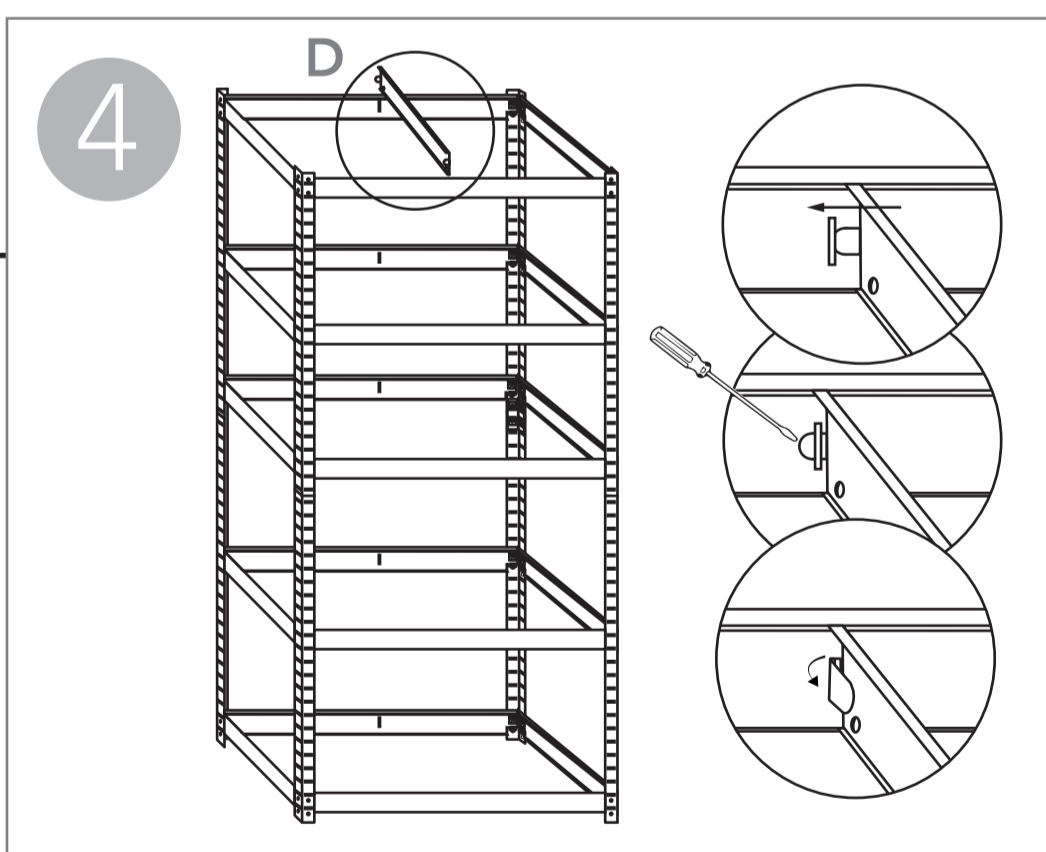

STABIL CLASSIC

S

180x90x40 cm
71x35x16 in. / po

180 cm / 71 in. / po

90 cm / 35 in. / po

40 cm / 16 in. / po

x5
175 kg
385 lb

AR SHELIVING

MADE IN PRC

1

2

3

4

5